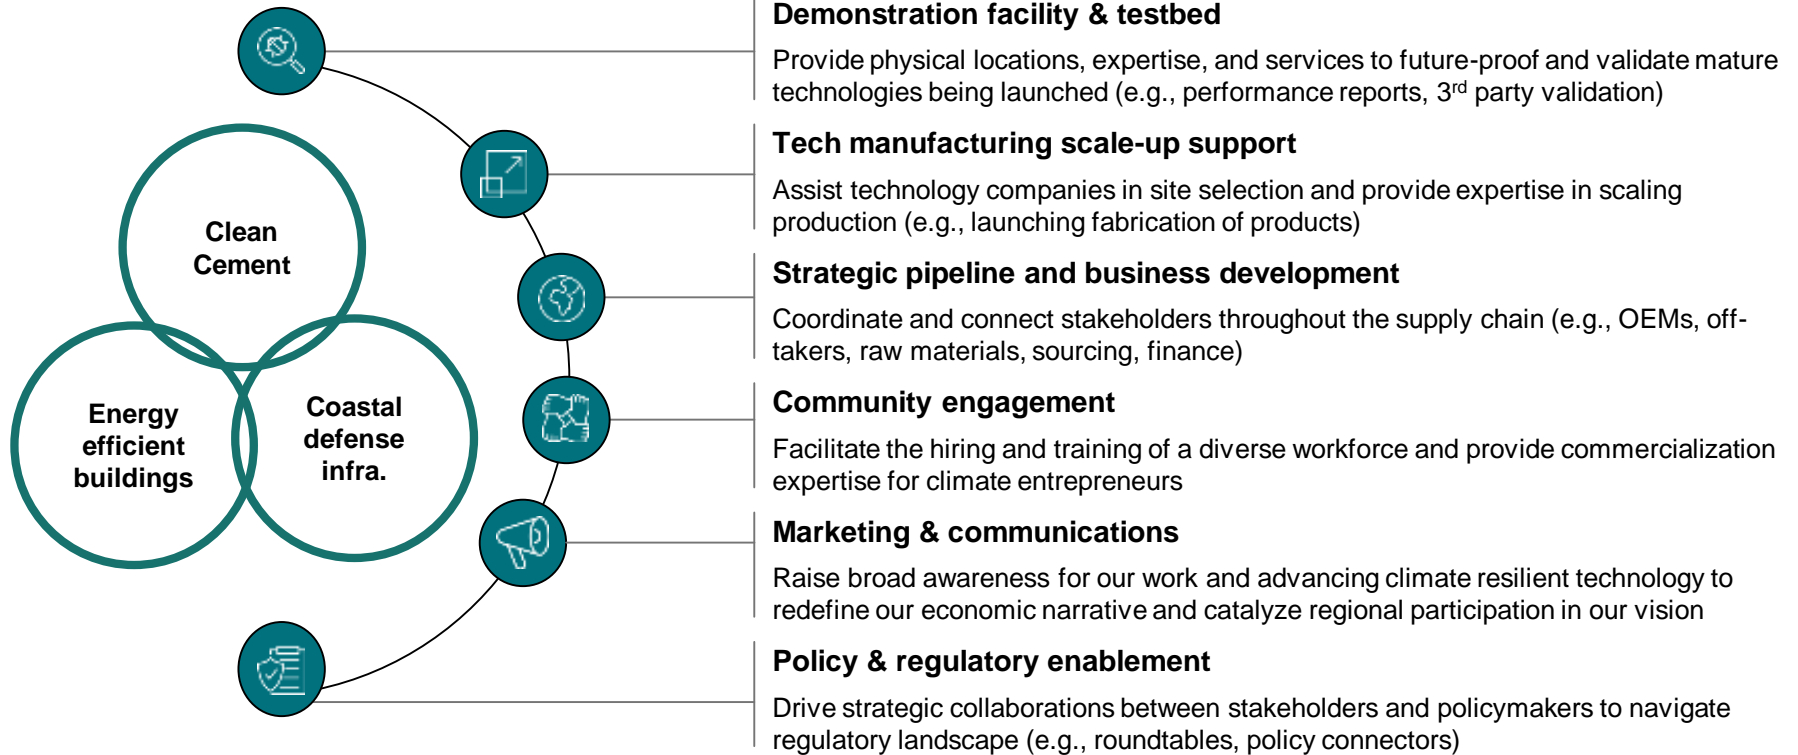

Building the Pathway to Scale Globally Competitive Climate Tech