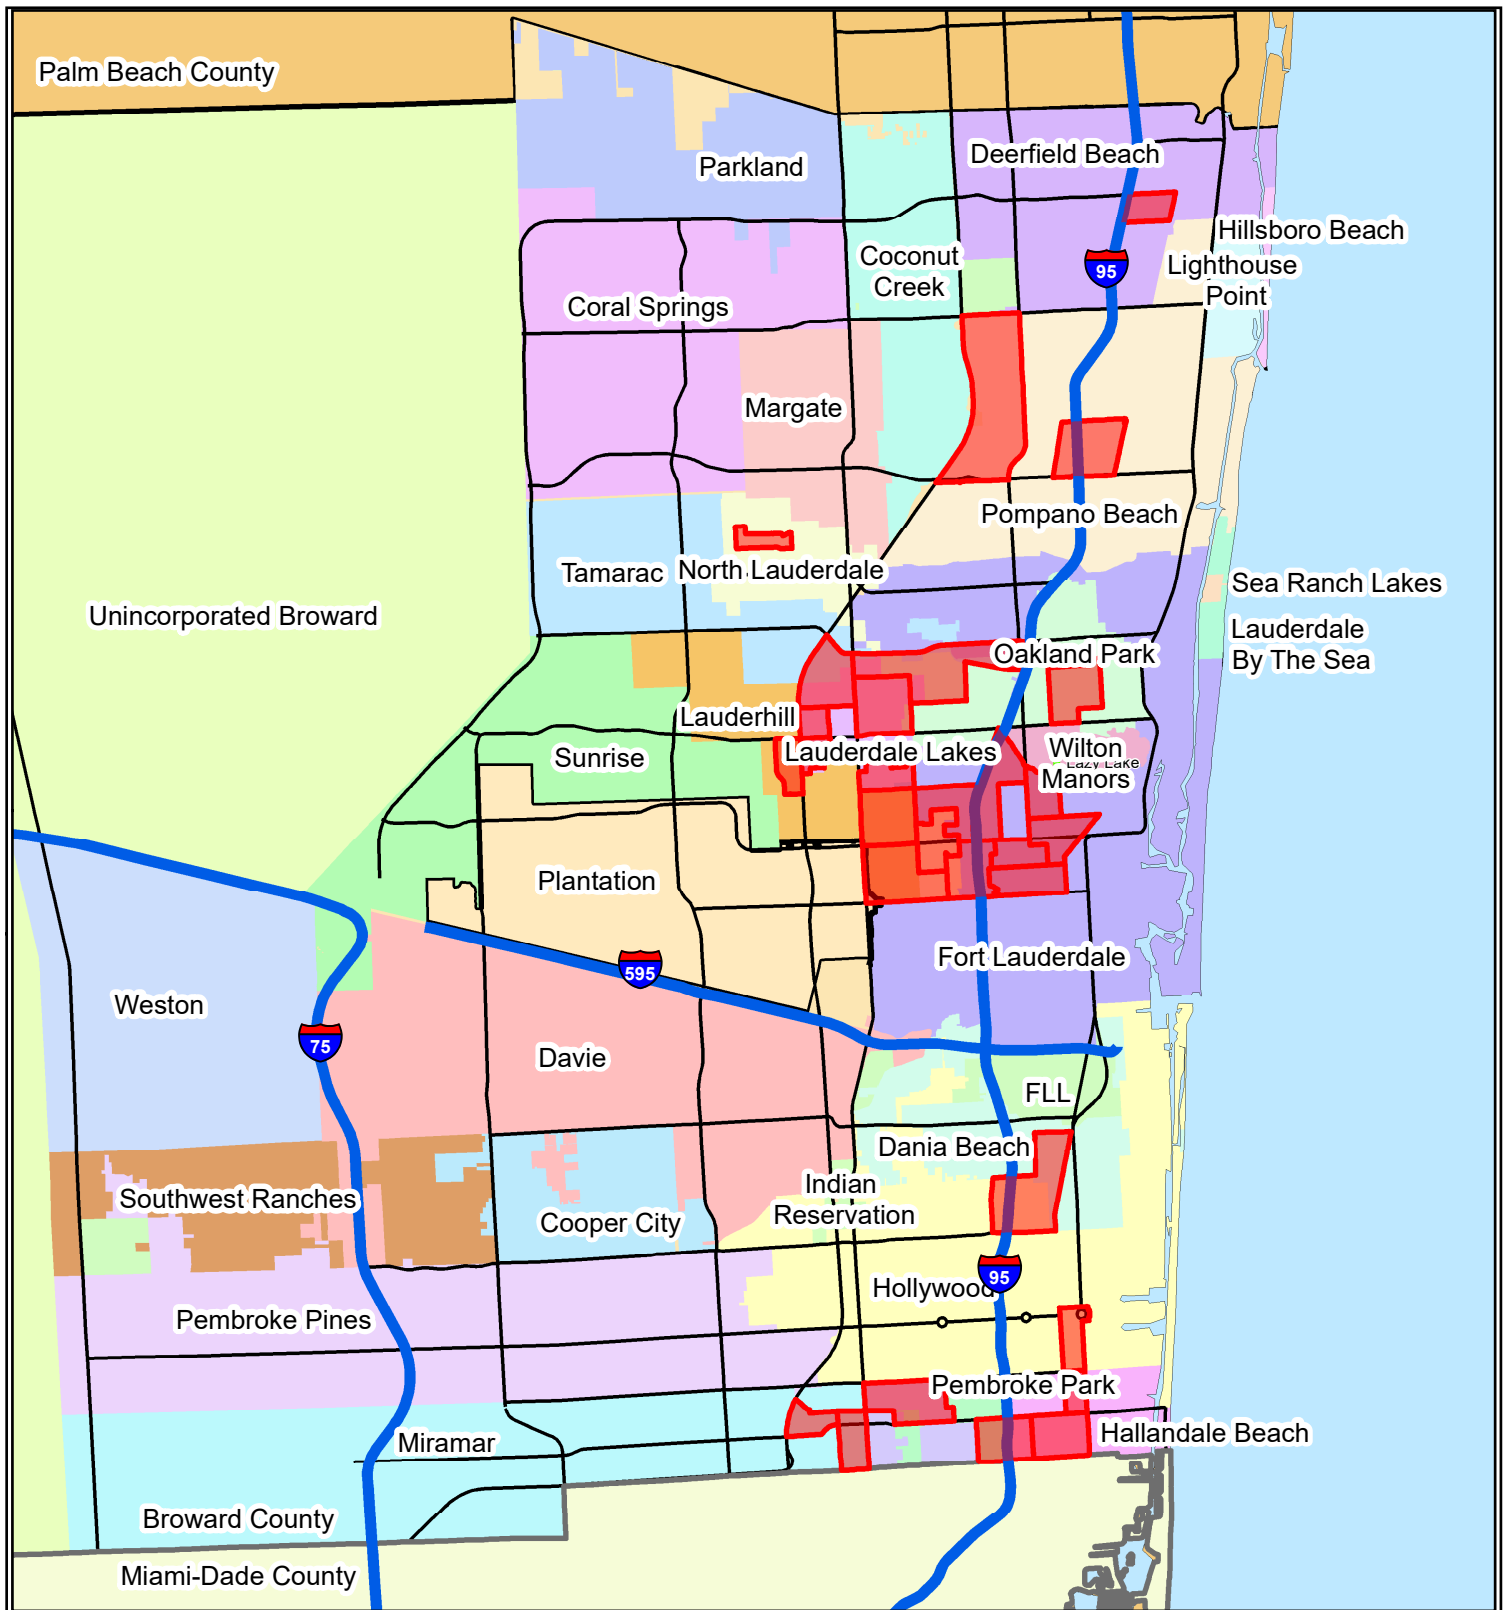

Broward County Opportunity Zones

Designated Opportunity Zones
 Major highways

N

130

Miles

SFRPC

South Florida Regional Planning Council