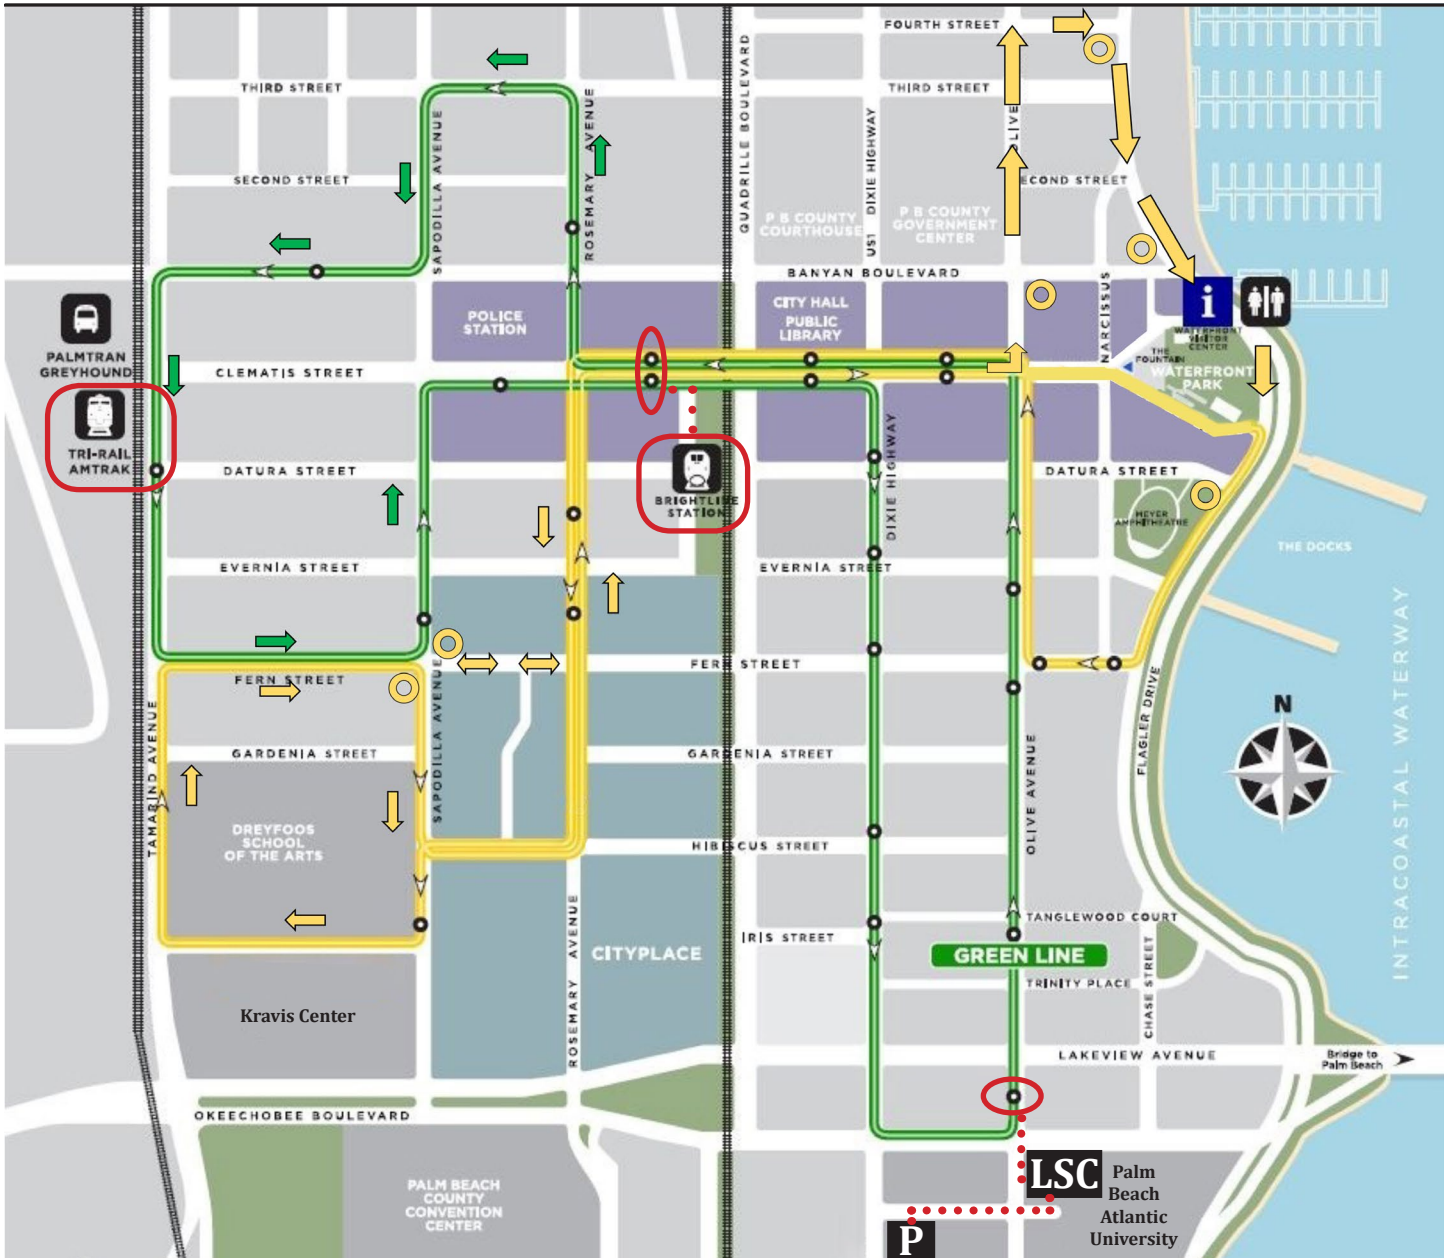

DOWNTOWN WEST PALM MAP

Legend

- P** Palm Beach Atlantic University
Dixie Parking Garage
Located within Oceanview Hall
- LSC** Palm Beach Atlantic University
Lassiter Student Center/Weyenberg Center, 2nd Floor
900 South Olive Avenue, West Palm Beach
- Walking Path between Trolley and Destinations

Downtown Free Trolley

Use the Green Line to the stop on Olive Avenue between Lakeview Avenue & Okeechobee Boulevard.
The Trolley runs every 15 minutes.

DIRECTIONS TO THE MEETING

Using Tri-Rail

	Metro XF	Hollywood	Fort Lauderdale	West Palm Beach
Northbound PG14	7:49-am	8:10-am	8:27-am	9:25-am
	West Palm Beach	Fort Lauderdale	Hollywood	Metro XF
Southbound PG33	3:36-pm	4:38-pm	4:56-pm	5:18-pm
Southbound PG25	4:06-pm	5:08-pm	5:26-pm	5:48-pm

From the Florida Turnpike, take Okeechobee Boulevard (Exit 99) east for five miles. From I-95, take the Okeechobee Boulevard (Exit 70) east for 1.5 miles. Immediately after crossing the railroad tracks, you will see Kravis Center on your left. Merge to the right lane and cross a second set of railroad tracks. Turn on to S Dixie Highway immediately after the car dealership. Make a left onto Pembroke Place. The entrance to the Dixie Garage will be on your right.

Entrance along Federal Hwy

Entrance along Pembroke Pl/Vallowe Ct

Palm Beach Atlantic University Campus Map

- 30** Lassiter Student Center/Weyenberg Center
- 5** Oceanview Hall/Dixie Garage
- 4** Pembroke Hall
- 7** Warren Library
- 6** Baxter Hall