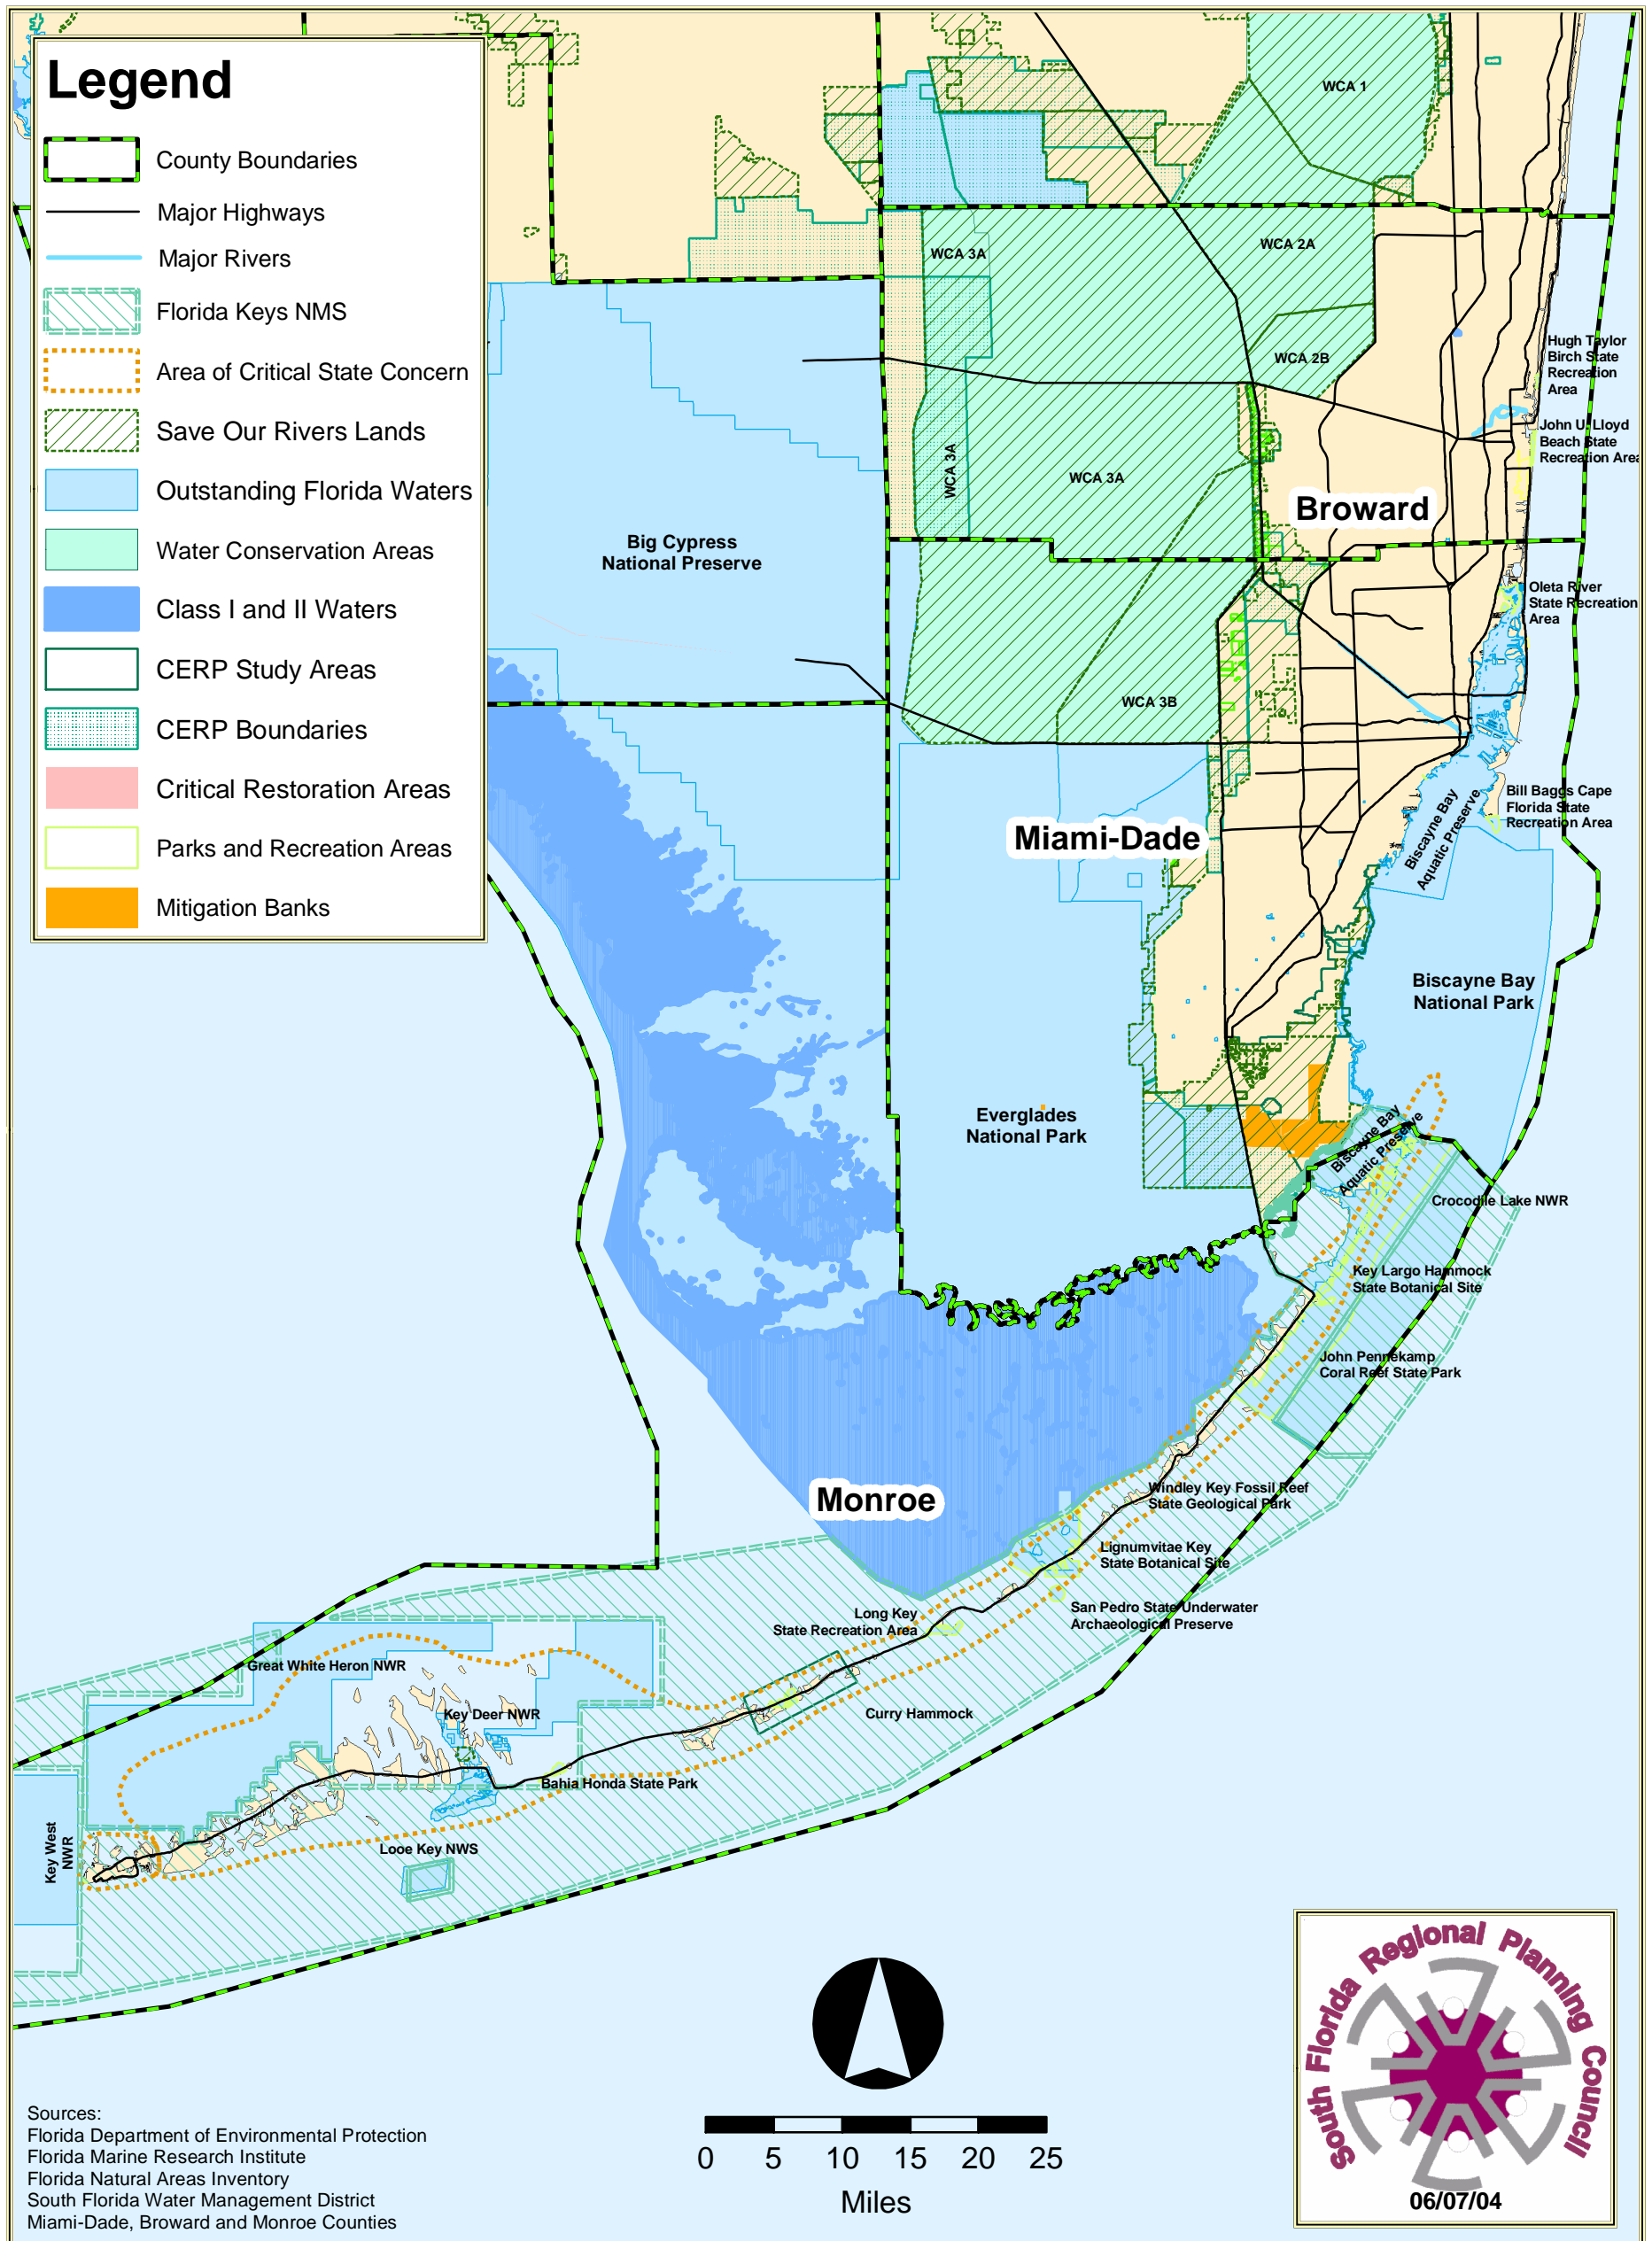

# SRPP Natural Resources of Regional Significance

### Map 1 of 2

Notes:  
 This map was produced for the sole purpose of depicting the generalized location of Natural Resources of Regional Significance.  
 This map should be used for planning purposes only and must be used in concert with the Strategic Regional Policy Plan and associated regional policies for accurate strategic planning efforts.  
 Due to scale limitations, users should refer to the SFRPC's GIS data bases which support these maps for more specific information concerning the location and extent of depicted resources.